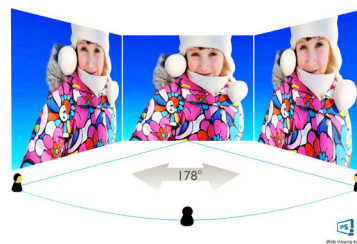

IPS technology

IPS displays use an advanced technology which gives you extra wide viewing angles of 178/178 degree, making it possible to view the display from almost any angle - even in 90 degree Pivot mode! Unlike standard TN panels, IPS displays gives you remarkably crisp images with vivid

colors, making it ideal not only for Photos, movies and web browsing, but also for professional applications which demand color accuracy and consistent brightness at all times.