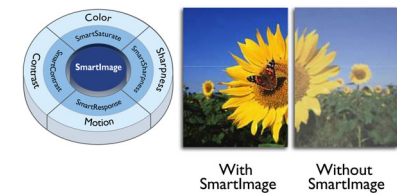

SmartImage

SmartImage is an exclusive leading edge Philips technology that analyzes the content displayed on your screen and gives you optimized display performance. This user friendly interface allows you to select various modes like Office, Photo, Movie, Game, Economy etc., to fit the application in use. Based on the selection, SmartImage dynamically optimizes the contrast, color saturation and sharpness of images and videos for ultimate display performance. The Economy mode option offers you major power savings. All in real time with the press of a single button!

Built-in stereo speakers

A pair of high quality stereo speakers built into a display device. It can be visible front firing, or invisible down firing, top firing, rear firing, etc depending on model and design.