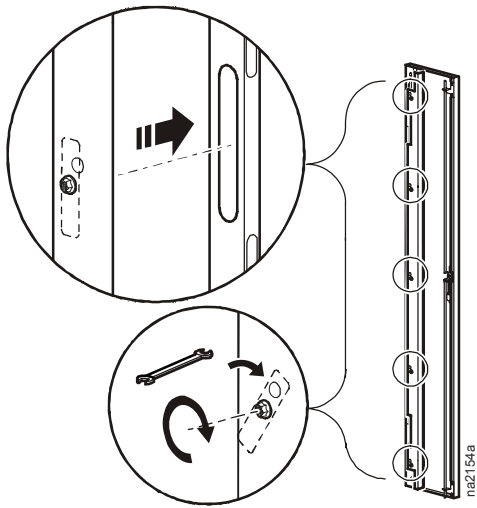

Rack Air Containment Rear Assembly for 42-U 600-mm Wide NetShelter® SX/InfraStruXure™ InRow RP (ACCS1001)—Installation

Item	Description	Quantity
1	Left side plenum	1
2	Right side plenum	1
3	Rear Lexan® insert for non-locking door	1
4	Rear insert assembly for locking door	1
5	Rear insert retainer for non-locking door	1
6	Rear insert retainers for locking door	2
7	Top/bottom plenums	2
8	M4 × 12-mm pan-head screw	1
9	6-mm snap rivets	6
10	M6 flanged hex nuts	6
11	Grounding wires, female	2
12	Grounding wires, male	2

8

9

10

11

12

13

14

15