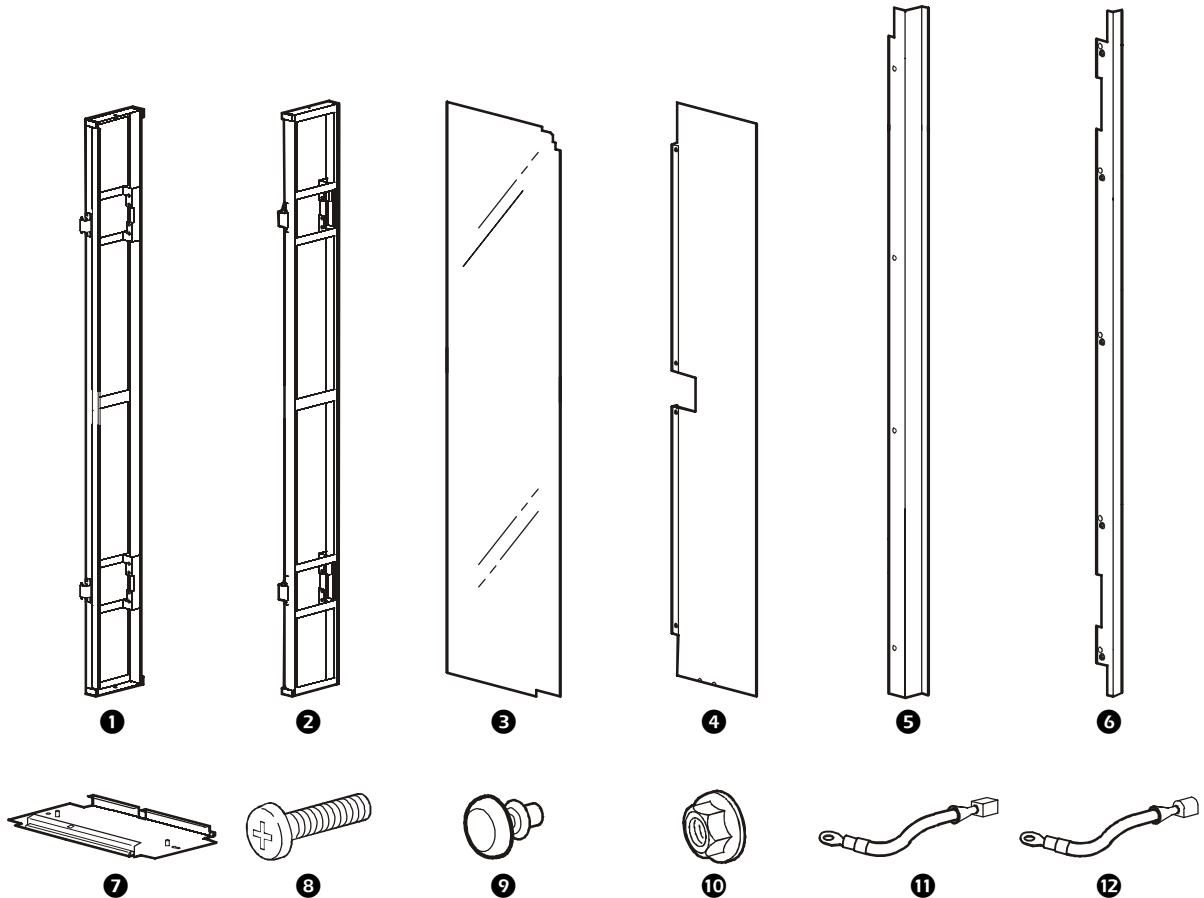

Rack Air Containment Rear Assembly for 42-U 600-mm Wide NetShelter® SX/InfraStruXure™ InRow RP (ACCS1001)—Installation

Item	Description	Quantity
1	Left side plenum	1
2	Right side plenum	1
3	Rear Lexan® insert for non-locking door	1
4	Rear insert assembly for locking door	1
5	Rear insert retainer for non-locking door	1
6	Rear insert retainers for locking door	2
7	Top/bottom plenums	2
8	M4 × 12-mm pan-head screw	1
9	6-mm snap rivets	6
10	M6 flanged hex nuts	6
11	Grounding wires, female	2
12	Grounding wires, male	2