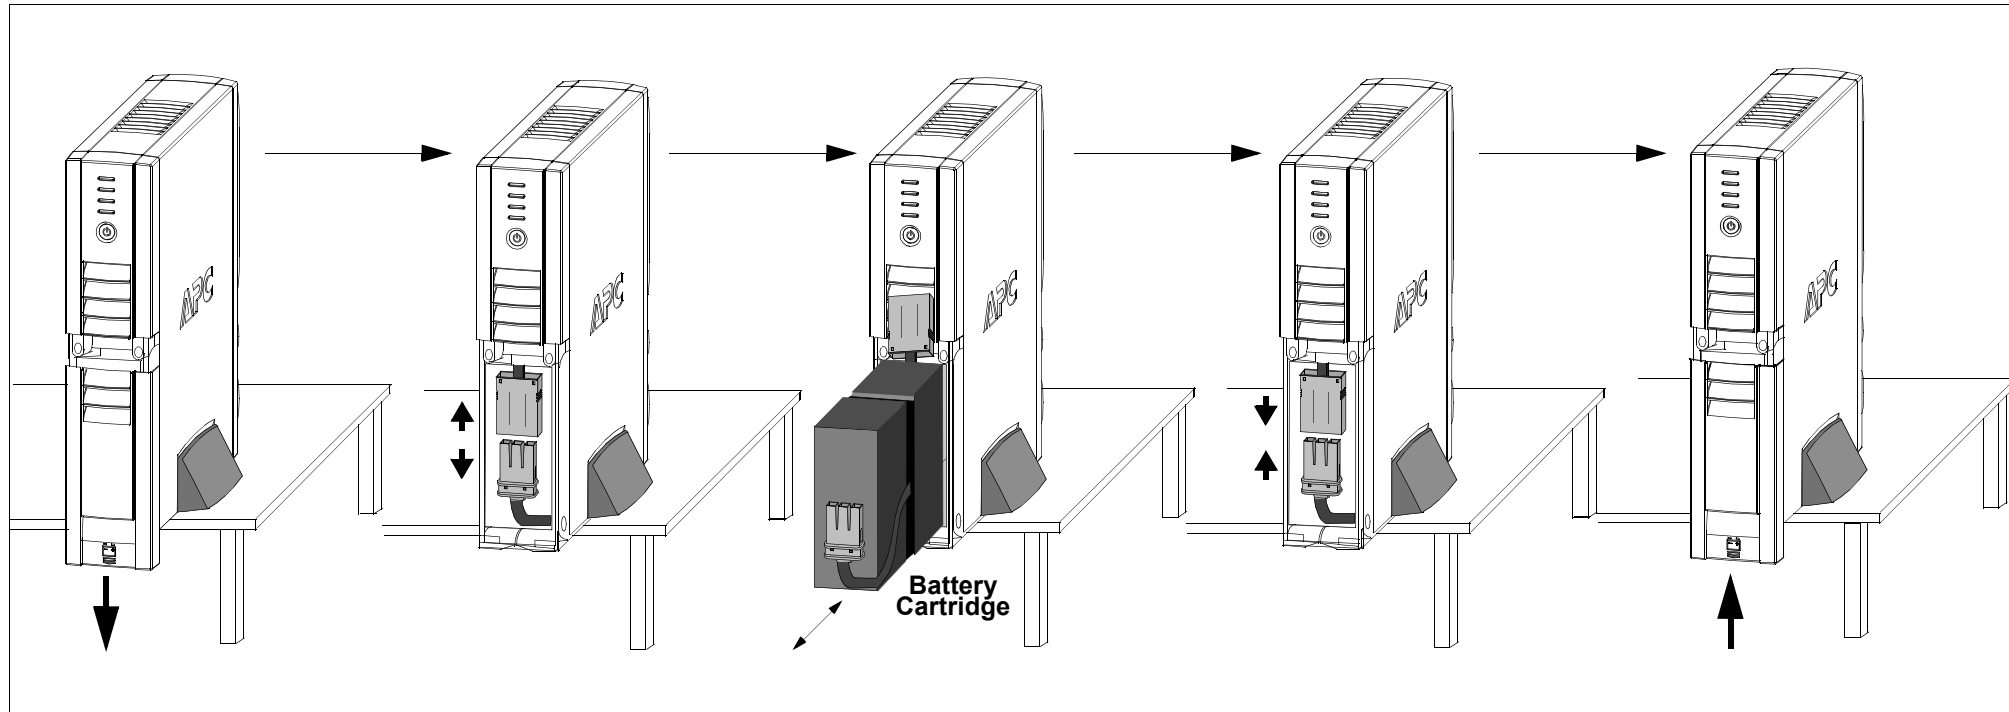

**Battery Cartridge Replacement Guide  
for RBC32, RBC33 and RBC47**

**Back-UPS RS/XS 1000 (RBC32) and 1500 (RBC33)**

**BE325/BE325-CN Home/Office Surge Protector + Battery (RBC47)**

**Back-UPS RS and XS 800 (120V) (RBC32)**

**Back-UPS RS 800 (230V) (RBC33)**

**BE325-FR/BE325-GR/BE325-UK/  
BE325-IT Home/Office Surge Protector + Battery (RBC47)**