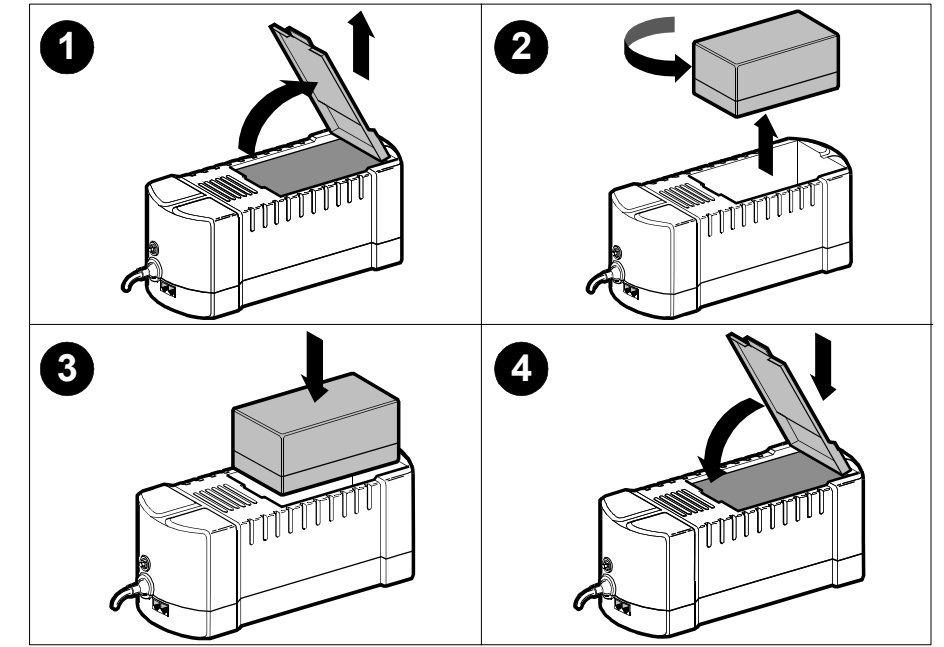

**Battery Cartridge Replacement Guide  
for RBC32, RBC33 and RBC47**

**Back-UPS RS/XS 1000 (RBC32) and 1500 (RBC33)**

**BE325/BE325-CN Home/Office Surge Protector + Battery (RBC47)**

**Back-UPS RS and XS 800 (120V) (RBC32)**

**Back-UPS RS 800 (230V) (RBC33)**

**BE325-FR/BE325-GR/BE325-UK/  
BE325-IT Home/Office Surge Protector + Battery (RBC47)**