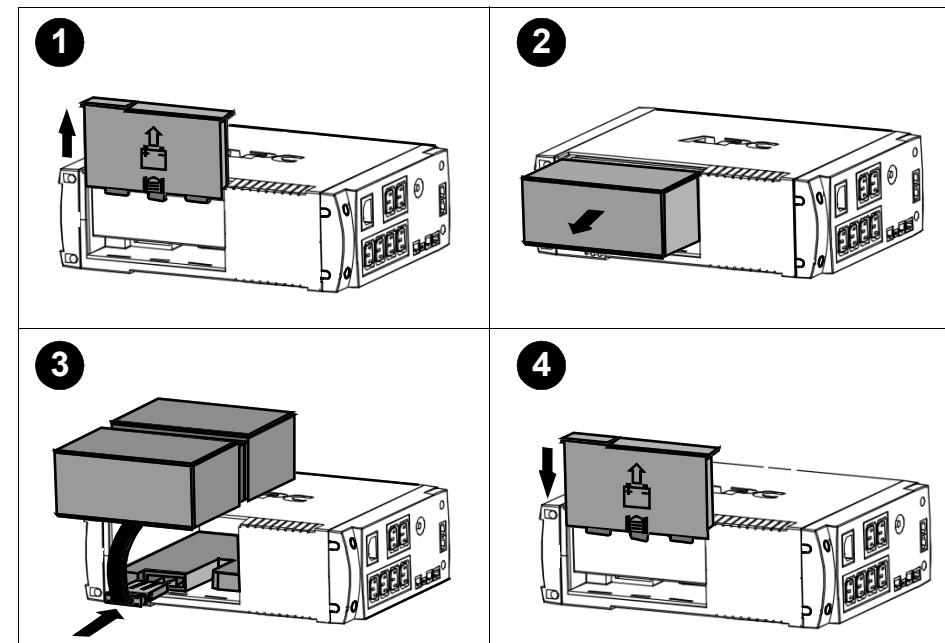

**Battery Cartridge Replacement Guide  
for RBC32, RBC33 and RBC47**

**Back-UPS RS/XS 1000 (RBC32) and 1500 (RBC33)**

**BE325/BE325-CN Home/Office Surge Protector + Battery (RBC47)**

**Back-UPS RS and XS 800 (120V) (RBC32)**

**Back-UPS RS 800 (230V) (RBC33)**

**BE325-FR/BE325-GR/BE325-UK/  
BE325-IT Home/Office Surge Protector + Battery (RBC47)**