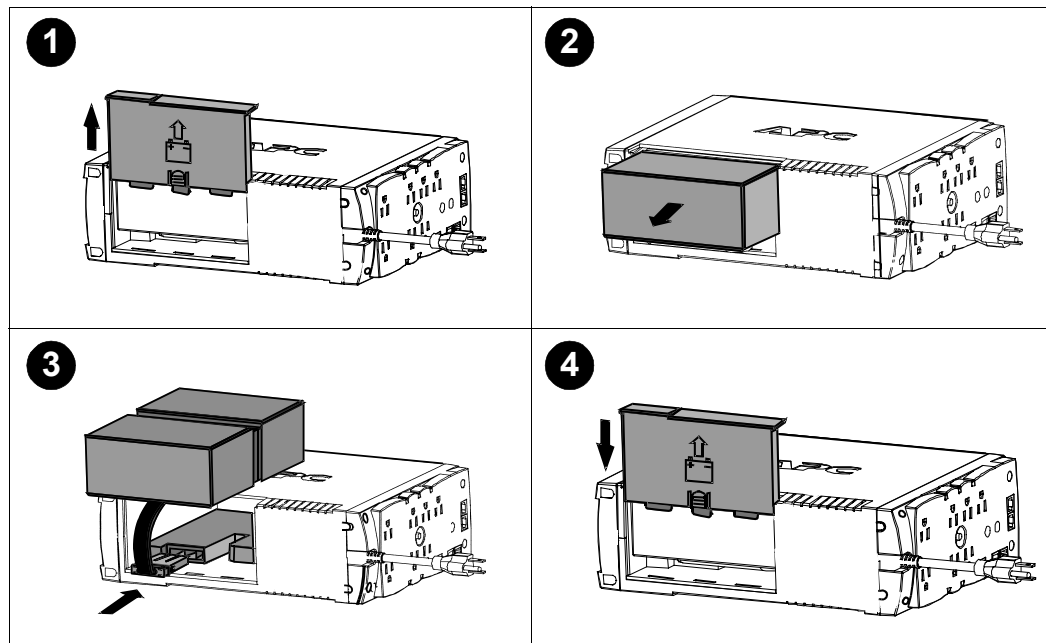

**Battery Cartridge Replacement Guide  
for RBC32, RBC33 and RBC47**

**Back-UPS RS/XS 1000 (RBC32) and 1500 (RBC33)**

**BE325/BE325-CN Home/Office Surge Protector + Battery (RBC47)**

**Back-UPS RS and XS 800 (120V) (RBC32)**

**Back-UPS RS 800 (230V) (RBC33)**

**BE325-FR/BE325-GR/BE325-UK/  
BE325-IT Home/Office Surge Protector + Battery (RBC47)**